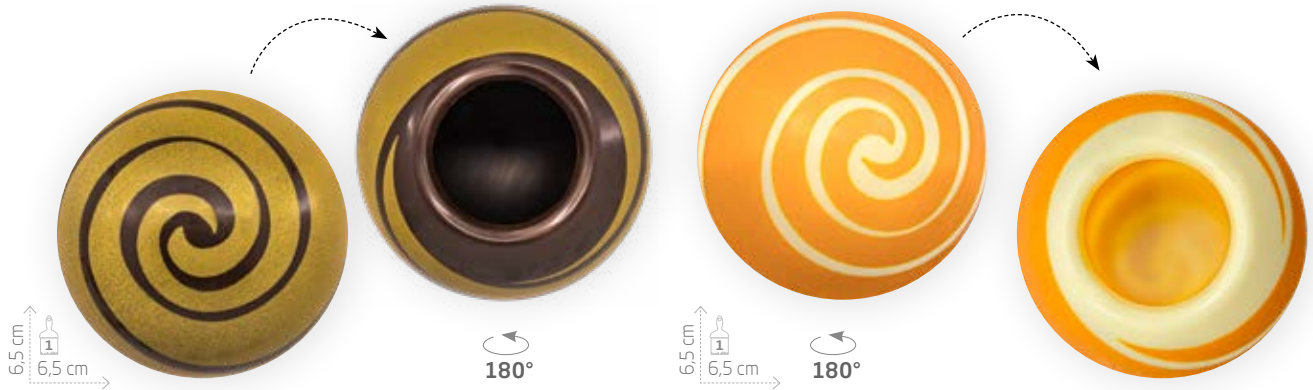

Snow Village Embout 2

Dark Chocolate (48 pcs.) - F031558

TIP Perfect match!

Santa's Train - F031874 - p.109

TIP Perfect match!

Snow Village - F031580 - p.108

Printed 3D Dessert Spheres

Swirl Shell Gold Dark 2 (3D)
Dark Chocolate (20 spheres) - F031956