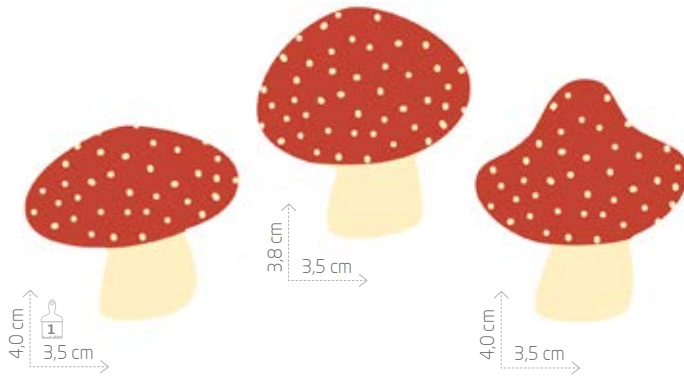

Red Mushrooms

White Chocolate (168 pcs.) - F031540