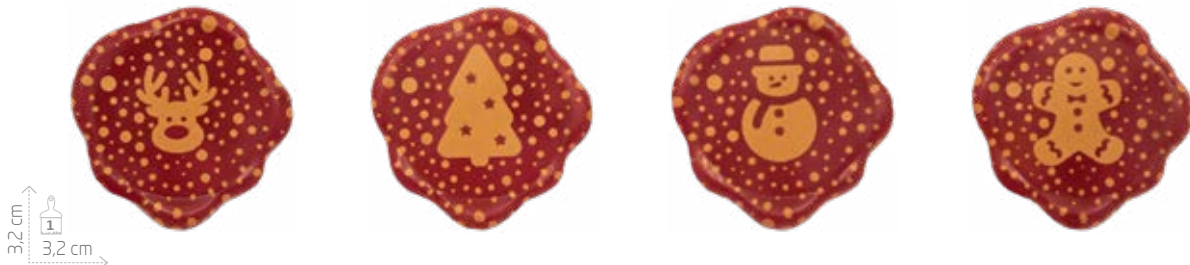

Winter Seals (3D)

Chocolate with Coloring Ingredients (70 pcs.) - **F031861** - Blister (30 pcs.) - **F031433** - Blisters: 1050 seals / 262 sets