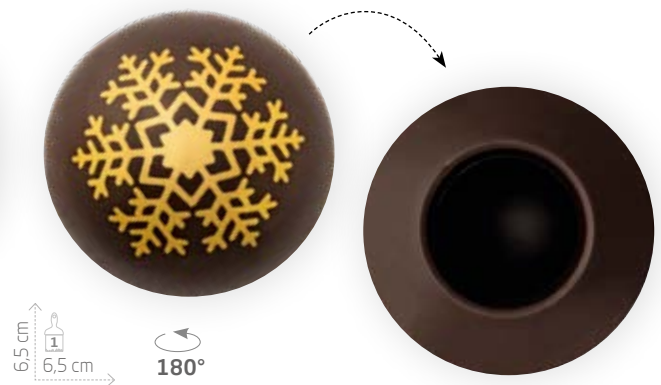

Milk Chocolate (20 spheres) - F031966

Grid Shell Gold 3 (3D)

White Chocolate (20 spheres) - F031961

Grid Shell Gold Dark 3 (3D)

Dark Chocolate (20 spheres) - F031977

Snowflake Gold Shell 2 (3D)

Dark Chocolate (20 spheres) - F029803