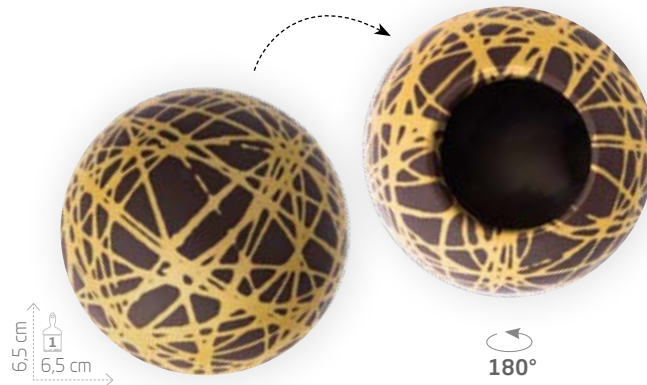

Grid Shell Gold Dark 3 (3D)

Dark Chocolate (20 spheres) - F031977