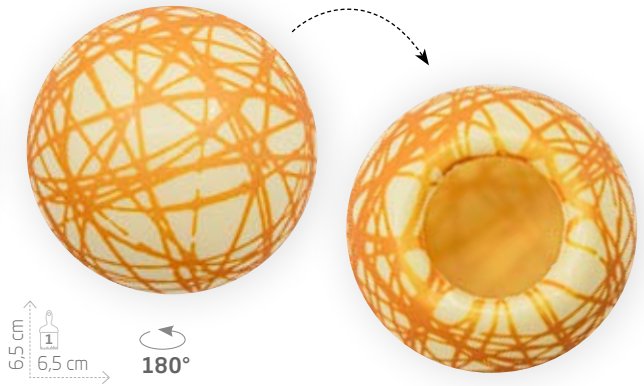

Grid Shell Gold 3 (3D)

White Chocolate (20 spheres) - F031961