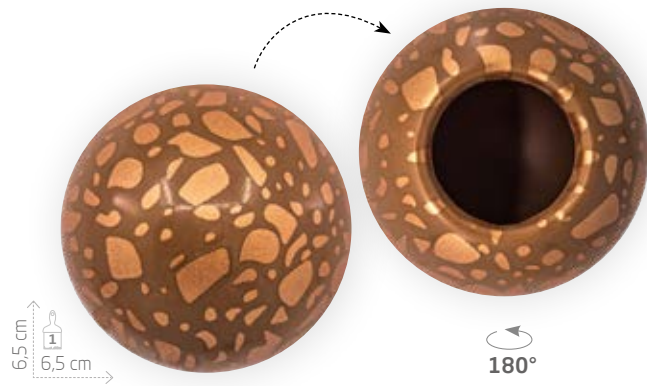

Swirl Shell Gold 2 (3D)
White Chocolate (20 spheres) - F031955

Swirl Shell Red 2 (3D)
White Chocolate (20 spheres) - F029043

Swirl Shell Red Dark 2 (3D)
Dark Chocolate (20 spheres) - F029045

Terrazzo Shell (3D)