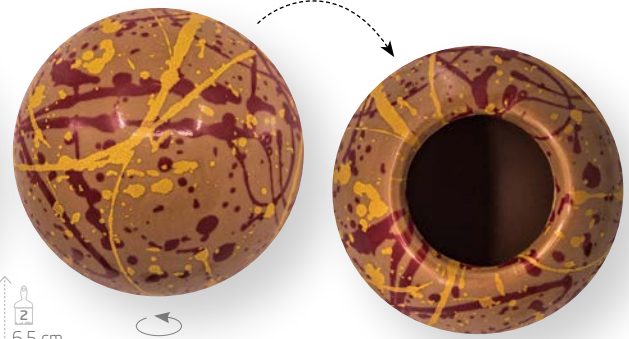

180°

Splashes Shell (3D)

Milk Chocolate (20 spheres) - F029077